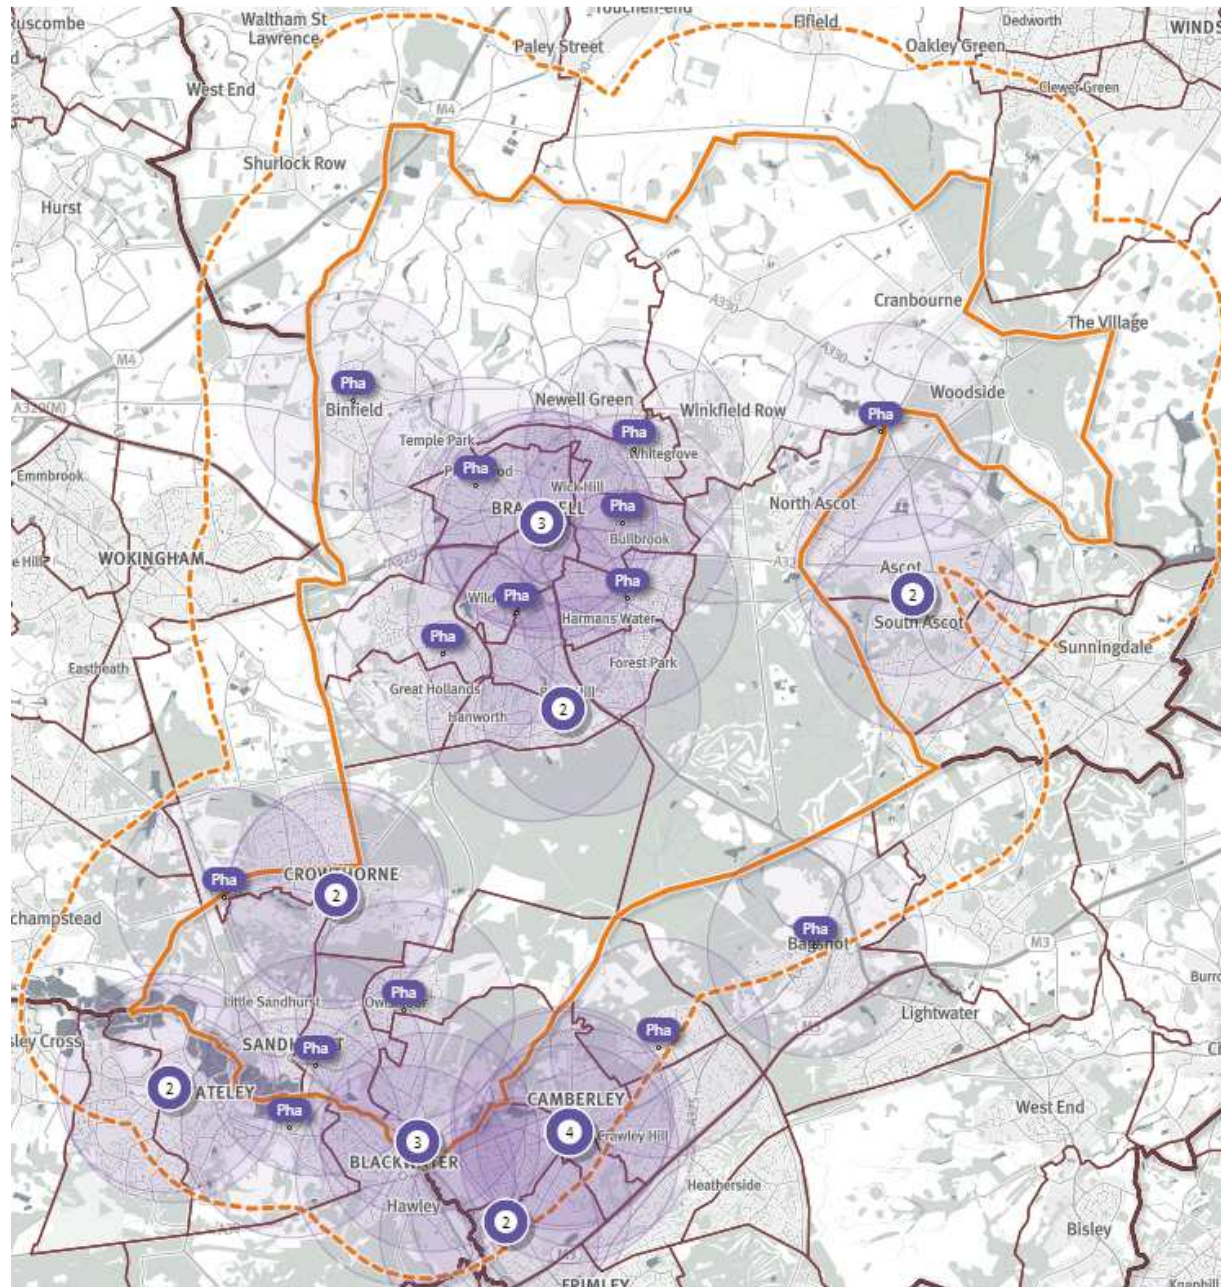

Map 8: Pharmacies inside and within 1.6km (1 mile) of Bracknell Forest border

Legend:

-  1.6km radius of a pharmacy

This map has been produced using The Strategic Health Asset Planning and Evaluation (SHAPE) application 2017
Created: 13/10/17